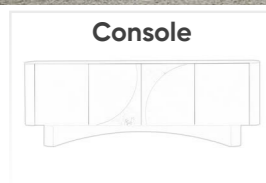

Time *dining room*

Console

W:230 cm D:50 cm H:85 cm